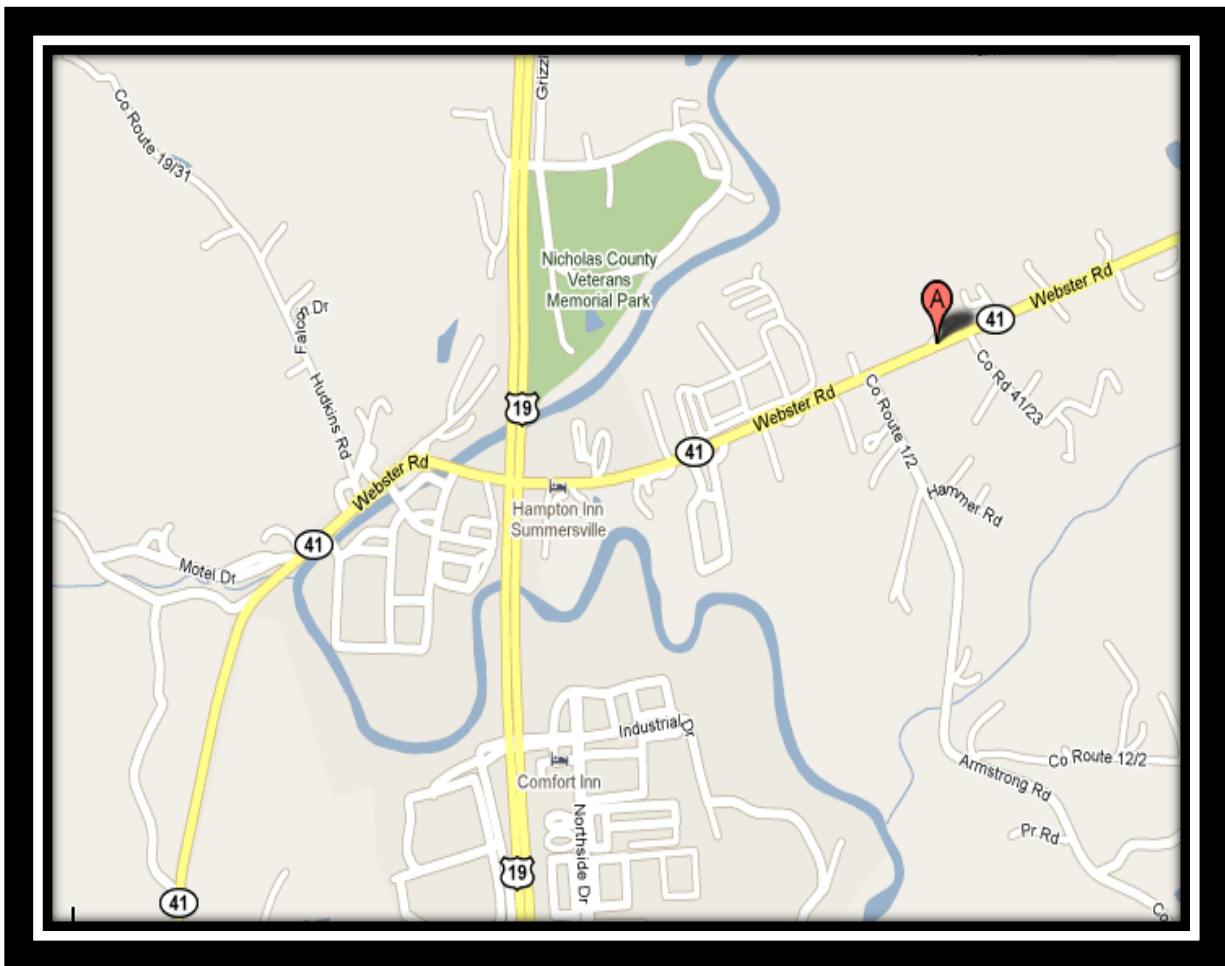

## Directions to WV Nazarene Camp

**WV Nazarene Camp  
6461 Webster Road  
Summersville, WV 26651**

**West Virginia Nazarene Camp is located just off of State Route 19 in Summersville, WV. From the intersection of Rt. 19 and Webster Rd. (Rt. 41), turn East (away from McDonalds). The camp is on the left beyond the Nicholas County Library**